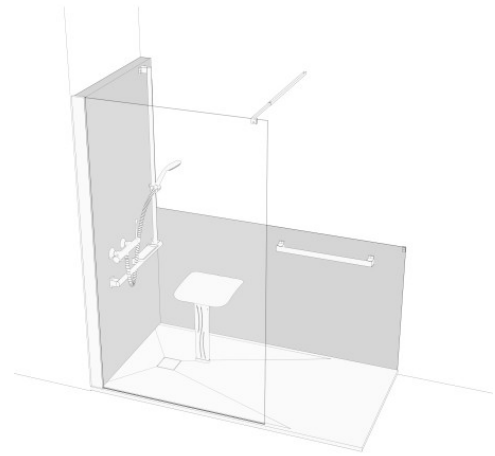

# FITÉO FLEX - CONFIGURATION ANGLE

802315

## PRODUCT DESCRIPTION

Angle-type Fitéo Flex configuration.  
 Available with a Fitéo tray in 800 or 900 mm widths and in different lengths: 1200, 1400, 1600 or 1800 mm.  
 Panels and boxes (top or bottom) will allow you to cover the walls of your shower. These elements are recoupable.  
 Choice of installing a fixed wall with or without a swivel shutter.  
 An accessory pack can be associated with each configuration.

## TECHNICAL DATA

Eligible for my Adapt' bonus	Yes
Product Type	Bathtub Replacement Kit
Shower screen type	Fixed wall
Dimensions of the shower tray	1200 x 800 mm
Wall dimensions	L1200 mm
Wall coverings	Mixed 1 - high chest - low panel