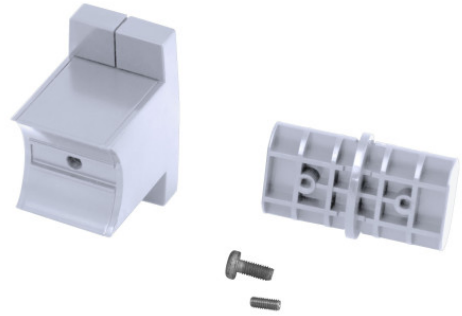

## STRAIGHT JUNCTION WITH WALL MOUNTING

White

041840

### PRODUCT DESCRIPTION

The components of the ARSIS Kit make it quick and easy to create a tailor-made layout.