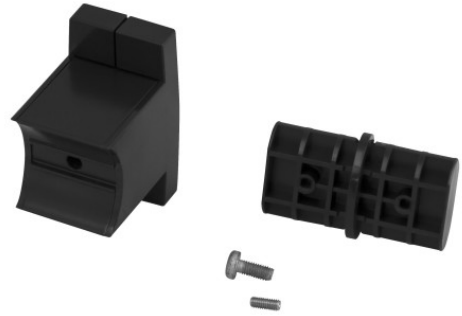

## STRAIGHT JUNCTION WITH WALL MOUNTING

Anthracite

041740

### PRODUCT DESCRIPTION

The components of the ARSIS Kit make it quick and easy to create a tailor-made layout.