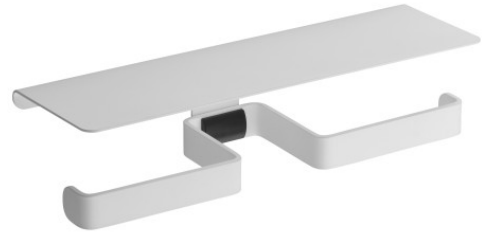

TECHNICAL SHEET

DUAL TOILET PAPER DISPENSER WITH ALUR SHELF

Matte White

400815

PRODUCT DESCRIPTION

The ALUR Series Double Toilet Paper Dispenser with Shelf is an essential accessory for the toilet. Made of matt powder-coated aluminium, this dispenser combines both durability and elegance. Its ergonomic design allows for simple and convenient use, making it easy to replace the toilet paper roll.

PRODUCT ADVANTAGES

QUICK TO INSTALL

EASY TO INSTALL

MADE IN FRANCE

TECHNICAL DATA

Range	ALUR
Made in France	Yes
Guarantee	5 years
Matter	Aluminium
Product Type	Toilet paper dispenser
Gencod	3563394008153
Weight	0.350 kg
Colour	Matte White