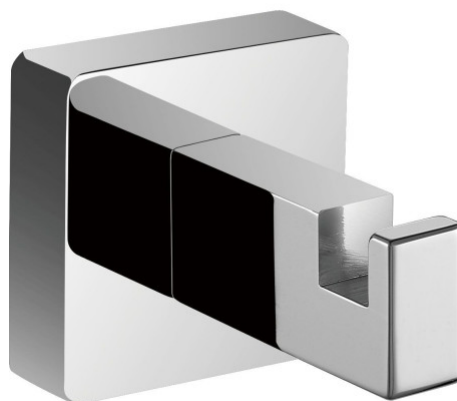

## CUBIC BATHROBE HOLDER

Chrome plated

100130

### PRODUCT DESCRIPTION

With its geometric lines, the CUBIC bathrobe holder will find its place in a contemporary bathroom.  
Chromed brass stands out for the quality of its polished, plain finish.

### TECHNICAL DATA

Range	CUBIC
Guarantee	5 years
Matter	Brass
Product Type	Bathrobe holder
Gencod	3563391001300
Weight	0.130 kg
Colour	Chrome plated
Version	1 head