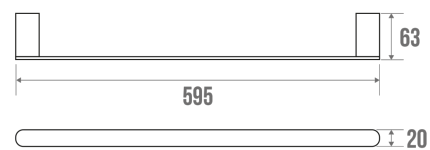

### TECHNICAL DATA

Product Type	Towel bar
Range	PURE
Guarantee	5 years
Matter	Brass
Gencod	3563393001407
Weight	0.566 kg
Colour	Chrome plated
Version	1 fixed bar

± 20