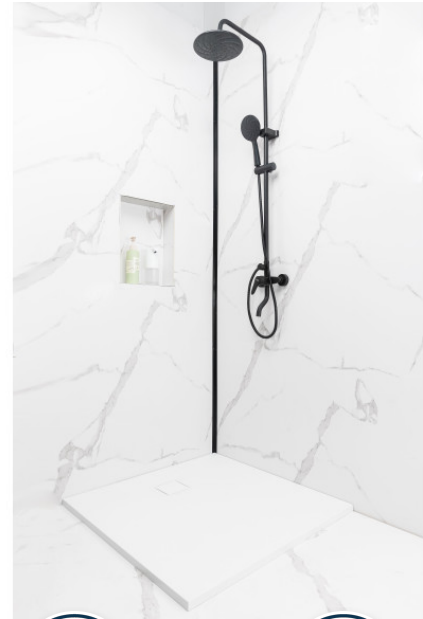

TECHNICAL SHEET

FITÉO SHOWER TRAY

White

801290

PRODUCT DESCRIPTION

The FITÉO ultra-thin tray in thermo-compressed resin is one of the thinnest on the market with a thickness of only 26 mm. This reduces the jump to a minimum to make the shower easily accessible.

Very light, it is easy to install and offers 3 installation configurations: recessed, installed or raised.

Thanks to its PN24 non-slip surface, the FITÉO shower tray ensures maximum safety for users.

Cuttable and available in 13 sizes, it adapts to any space.

FITÉO is available in 2 colors (white and grey) and is sold with a drain cover.

PRODUCT ADVANTAGES

ANTI-SLIP PN24

CAN BE CUT TO SIZE

LIGHTWEIGHT

HARD-WEARING

PRM COMPLIANCE

TECHNICAL DATA