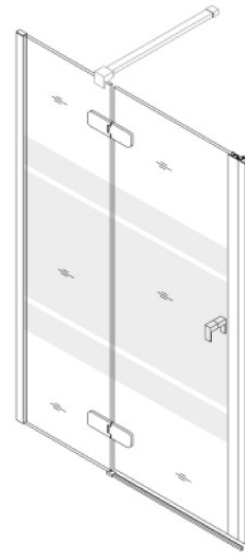

TECHNICAL SHEET

SWING DOOR

802220

PRODUCT DESCRIPTION

The PELLET hinged shower door consists of a fixed part and a door with handle and magnetic seal.

The 6 mm thick safety glass with anti-limescale treatment provides increased strength and prevents limescale deposition for easy maintenance.

The screen-printed strips allow you to shower in complete privacy. With a height of 1950 mm, this wall prevents splashing. Available in Right or Left, it adapts to your needs and your shower configuration.

To ensure easy and durable installation, the wall is supplied with 2 glossy polished aluminium profiles: a standard 35 mm profile for a sleek design and an 80 mm wide profile.

Also supplied with the door is an adjustable and telescopic stiffener with articulated end caps allowing it to be positioned at 90 or 45 degrees.

This wall is available in 2 widths 1200 mm, 1400 mm and fits perfectly with FITÉO shower trays.

PRODUCT ADVANTAGES

QUICK TO INSTALL

EASY TO INSTALL

EASY TO CLEAN

TECHNICAL DATA

Guarantee	2 years
Product Type	Swing door
Gencod	3563398022209
Size	1200 mm
Version	Left