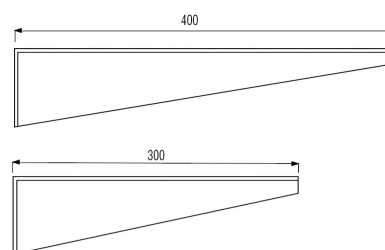

## PRODUCT DESCRIPTION

Zinc-plated steel console. Available in 2 dimensions. Allows you to attach a washbasin top.  
Sold individually.

## TECHNICAL DATA

Guarantee	2 years
Matter	Steel
Product Type	Console
Gencod	3563390523315
Colour	Polished Gloss
Size	300 mm

Avec 2 trous oblongs  
18 x 9