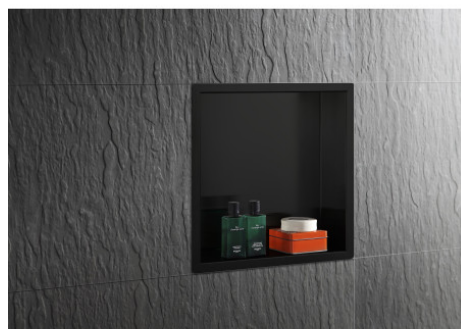

### NICHE

Matte Black

001031

## PRODUCT DESCRIPTION

Decorative and waterproof, Pellet aluminum niches provide additional storage space in your shower while adding an aesthetic touch.

Available in three sizes, they adapt perfectly to your needs.

By being integrated directly into the wall, they save space.

They are available in 3 colours and 3 sizes and can be installed horizontally or vertically.