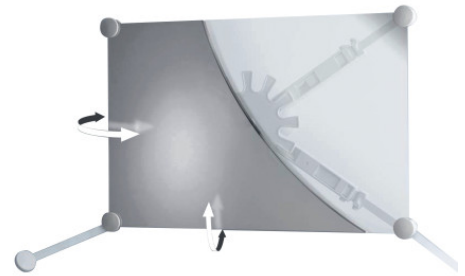

# MIRROR SUPPORT

White

047590

## PRODUCT DESCRIPTION

Made of polymer. Simultaneous orientation in all planes.  
Adjustable according to the dimensions of the mirror: square from 400 x 400 mm to 700 x 700 mm, rectangular with diagonal between 500 and 1000 mm, round from Ø 500 mm to 1000 mm.  
Mirror thickness between 4 and 6 mm. Delivered without mirror.