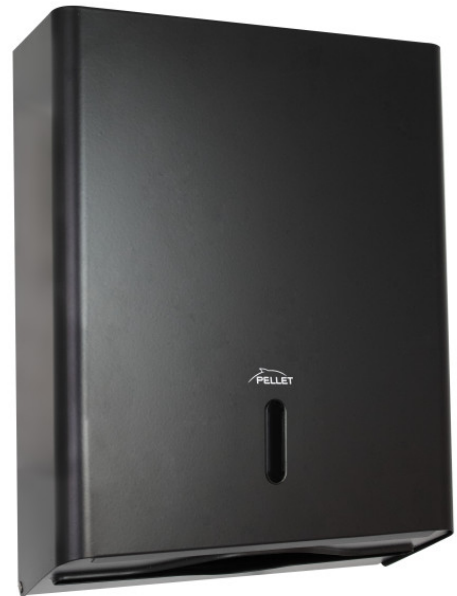

# PAPER TOWEL DISPENSER

Matte Black

872094

## PRODUCT DESCRIPTION

This steel paper towel dispenser is ideal for high-traffic environments like offices, shopping malls, public facilities.

Its robust and secure design ensures easy and hygienic paper dispensing while minimizing the risk of cross-contamination.

It has a lock. It has a capacity of 450 hand towels (Pellet reference associated 870073).

Available in 3 colours (glossy white, matt white and matt black), it will adapt to all needs.

This dispenser should not be installed in chlorinated and bleached environments.