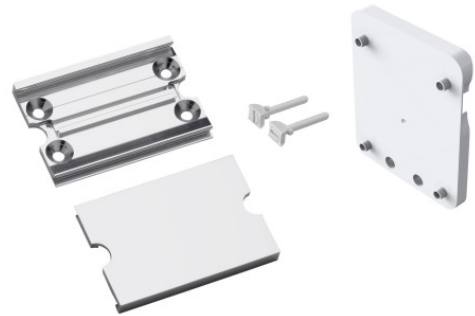

ARSIS TURNTABLE KIT

Bright Anodized / White Locks

044110

PRODUCT DESCRIPTION

The plate kit allows you to make an armrest or a lifting bar removable.

It consists of a mounting rail, an adapter plate, a cover and two locks.

PRODUCT ADVANTAGES

QUICK TO INSTALL

EASY TO INSTALL

MADE IN FRANCE

TECHNICAL DATA

Range	ARSIS
Made in France	Yes
Guarantee	10 years
Matter	Aluminium
Gencod	3563390441107
Weight	0.332 kg
Colour	Bright Anodized / White Locks